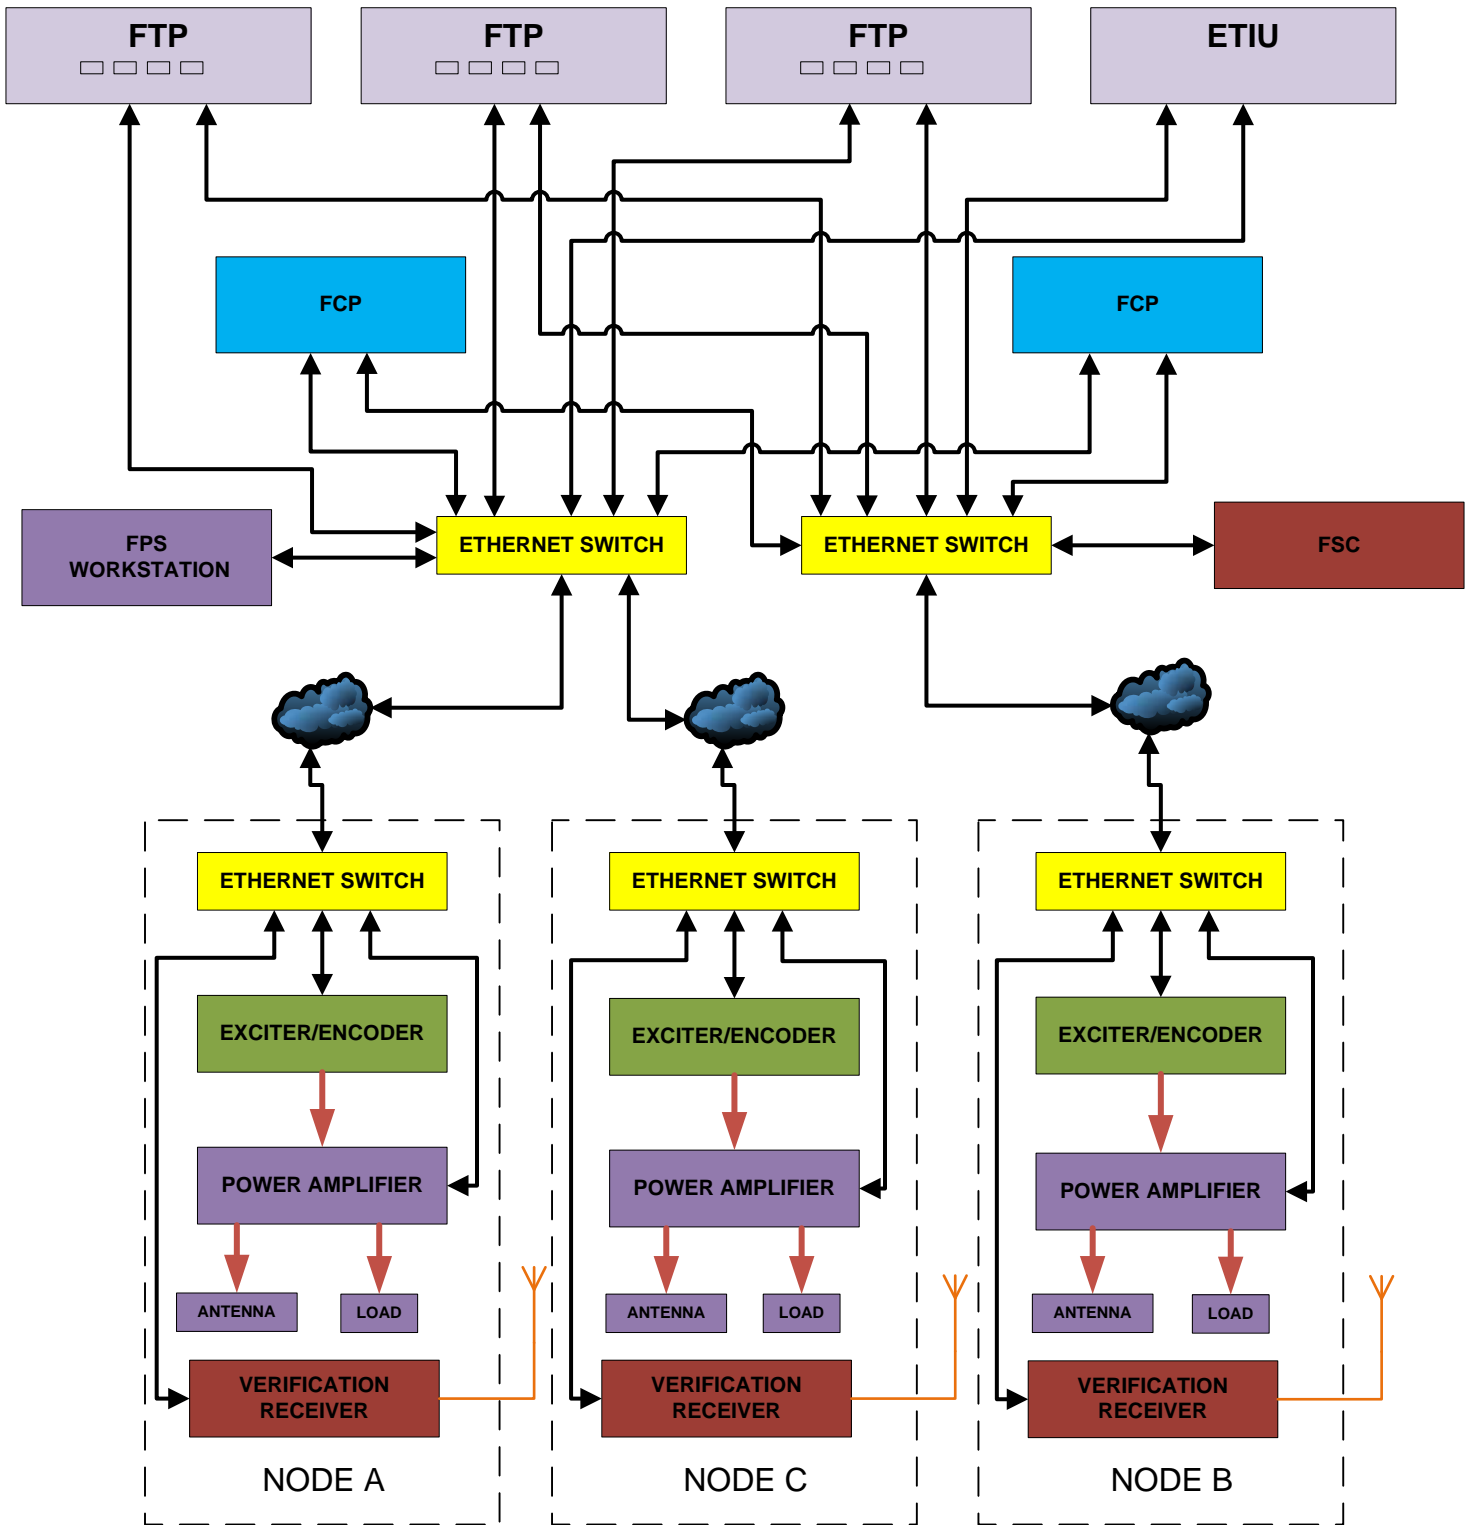

# Flight Termination system

## 3 Remote sites

### Block Diagram

REMOTELY LOCATED RF STRINGS

RF Cable

Ethernet

Maximum System Expandability:  
 16 FTPs  
 16 FCPs  
 20 FSCs or FPSs  
 16 RF Strings